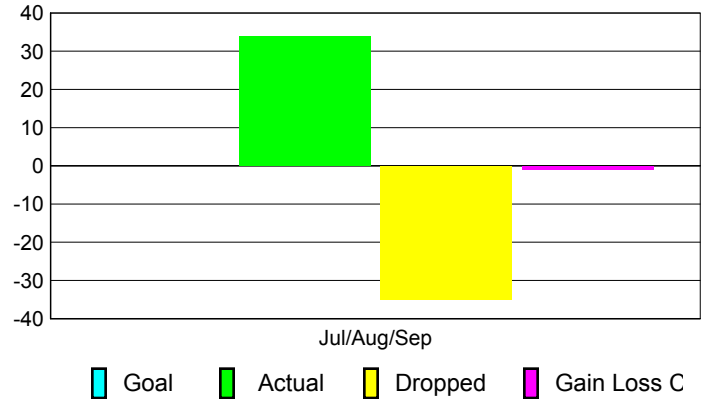

Club Results 2010-2011

Goal, New, Dropped, Gain/Loss

MEMBERSHIP

Membership Results
2010-2011

Membership
2009-2010

Month	Net Memb Goal	Actual New Memb	Actual Dropped Memb	Gain/Loss of Memb	Gain/Loss of Memb
Jul/Aug/Sep	0	34	-35	-1	34
Totals	0	34	-35	-1	34

Membership Results 2010-2011

Goal, New, Dropped, Gain/Loss

Comparison of Club Gain/Loss

Current Year Compared to the Previous Year

Comparison of Membership Gain/Loss

Current Year Compared to the Previous Year